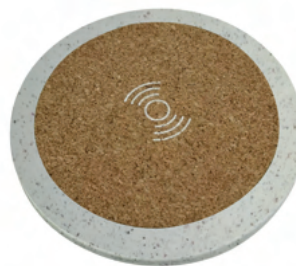

ITEM 25490

WIRELESS CHARGER

Wheat fibre & cork material
Wireless Charger
Micro USB Input
This unique wheat fibre & cork wireless charging pad allows you to charge your phone seamlessly and cable free.

Input: 5V/2A
Output: 5V/1A
Wireless output: 5V/1A