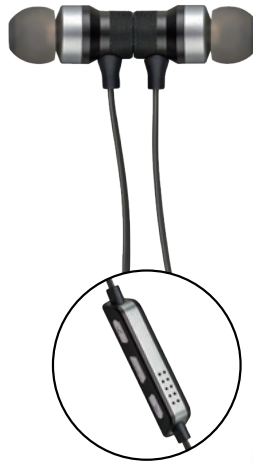

ITEM 72476
6 95087 72476 7

ITEM 72474
6 95087 72474 3

ITEM 72478
6 95087 72478 1

XCENTRIC METAL EARBUDS WITH MIC

Noise isolation.
In-line Remote with MIC.
Manage phone calls and music tracks.
No-Tangle flat wire cord.

Frequency response: 20Hz-20000Hz
Impedance: 16Ω
Sensitivity: 97±3db/1mW
Speaker diameter: 10mm
Weight: 0.61oz
Cord length: 4 ft
Plug Type: 3.5mm golden plated