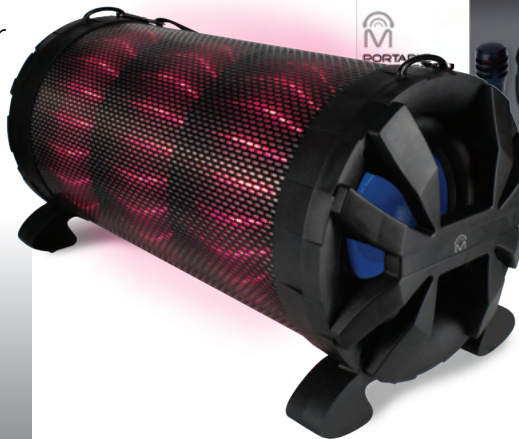

FEST PORTABLE WIRELESS SMART SPEAKER

WITH MULTICOLOR LIGHT SEQUENCES.

Bluetooth®, Rechargeable Battery, USB Player/TF Card Slot, FM Radio, LED display, Aux- In, Karaoke, shoulder strap. Speaker pro App operates to music play, light discolor, equalizer, etc.

Rechargeable Battery: 11.1V, 4000mAh
Playtime: Up to 2-3 hours
Charging Time: 6-8 hours for full charge
Power Supply: DC 13.5V 1A
USB Drive Input: supports MP3/WMA format
FM: 87.5MHz-108MHz
Auxiliary Input
Speaker: 8. Woofer, (2) 3. Tweeter
Power: 60W