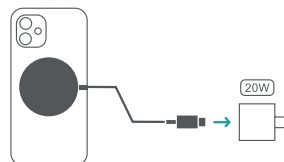

MAGNETIC WIRELESS CHARGER

Input: 5V-2A/9V-2A/12V-1.5A
Output: 5W/7.5W/10W/15W
Dimensions: 56x56x5.5mm
Wireless charging operating frequency: 100-205Khz
Wireless charging efficiency: 75%

ITEM 53540
0 82056 53540 8

TYPE-C CAR CHARGER WITH 2 USB PORTS

Supports PD and QC fast charging.
Input: DC 12V-24V, Max: 2.5A
USB Output: DC 5V, 2.4A / 5V, 1.0A
Type-C Output: (PD+QC 3.0)
DC 5V, 3.0A / DC 9V, 2.0A / DC 12V, 1.5A

ITEM 53547
0 82056 53547 7

MAGNETIC WIRELESS CHARGER

Aluminum Fast Charger

Input: 5V-2A/9V-2A/12V-1.5A
Output: 5W/7.5W/10W/15W
Dimensions: 56x56x5.5mm
Wireless charging operating frequency: 100-205Khz
Wireless charging efficiency: 75%
Material: Plastic
Product net weight: 38.5g
Size: dia 57*6 mm
Wire length: 1 m
Charge from 0 to 100%: 3 hours
Charger shell temperature: 39°C

ITEM 53549
0 82056 53549 1