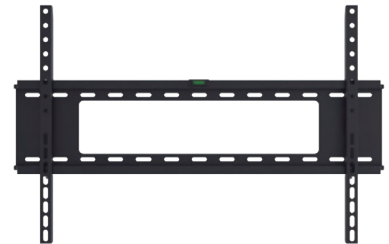

32" - 75" FIXED TV WALL MOUNT

Ultra Slim.
Low Profile.

VESA
600 X 400 mm.

Includes mounting
hardware.

ITEM F24602