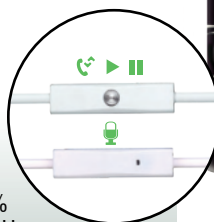

ITEM 00695
8 53332 00695 6

DJ SKIN HEADPHONES WITH MIC

Noise Isolation.
In-line MIC.
Manage Phone Calls.
Pause Music Tracks.

Speaker Dimension: Φ40mm
Speaker Impedance: 32Ω ±15%
Frequency response: 20-20000Hz
Sensitivity: 94Db S.P.L at 1KHz
Rated Power: 15Mw
Power Capability: 100Mw
Cable length: 1.2M±0.15M