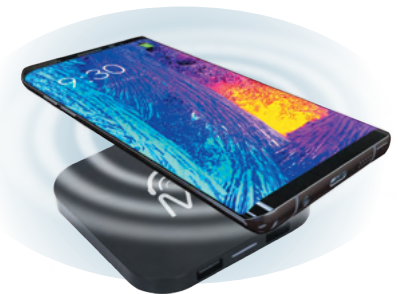

ITEM 72499
6 95087 72499 6

WIRELESS CHARGING PAD + RECEIVER COMPATIBLE WITH IPHONE®

Freedom from wires.
Charge your iPhone® without being tethered.
Qi enabled receiver is compatible with all iPhones® with the Lightning™ (8 Pin) port.
Qi Enabled Charging Base compatible with all Qi wireless enabled mobile phones.
2 USB Ports for charging additional devices.
(1,500 mAh/1.5amp)

Receiver Specifications
Input: 5V/1,000mAh (MAX)
Output: 5V/800-1000mAh (Max)
Working Efficiency: >73%
Transmission rate: 5W
Compatible with lightning™ (8 pin) Port
Charging Distance: up to 10mm (max)
Working frequency: 100–150 KHz