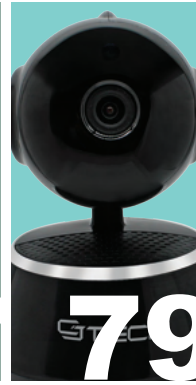

79

WIFI ZONE

PAGE 79