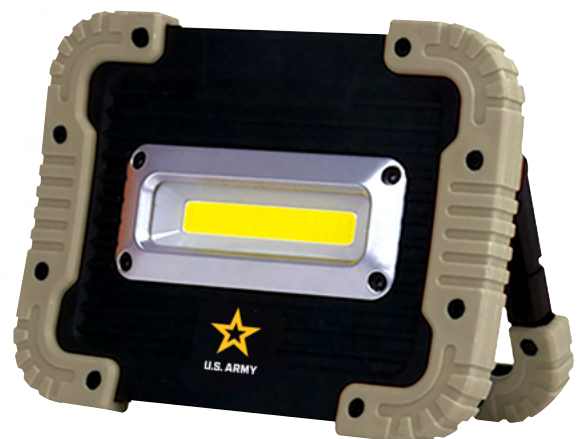

DUAL LED WIRELESS WORK LIGHT

Practical and versatile, great for a wide range of activities.

- 180° rotating stand
- Double 10W COB LED
- Single or dual led mode
- Completely foldable

The U.S. Army wireless dual led work light is designed to be the perfect choice for activities from camping or fishing to car maintenance or emergency situations.

2*10W COB LED
 Lumens: 700lm
 Material: Nylon plastic, TPR
 Dimensions: 7.87" x 5.31" x 2.36"
 Weight: 15.5oz
 (4) AA Batteries (included)

ITEM 23789-US
 0 37182 23789 4

FOLDABLE
 180° ROTATION

6 WATT COB WORK LIGHT

- Magnetic
- 180° adjustable stand
- 3 Light Modes:
 Low, High, Strobe

ITEM 23832-US
 0 37182 23832 7

4 Magnets on back
 180° Adjustable Stand
 (4) AA Batteries (included)
 Material: ABS
 Dimensions: 5.35" x 3.93" x 1.57"
 Lumens: 450 lm

18W LED HEADLIGHT

- With 3 beam modes: high, low and strobe
- Rechargeable battery
- Focusing beam
- Adjustable headband
- Super Bright

2000 LUMENS

ITEM 53771-US
0 82056 53771 6

Material: Aluminum + ABS
Bulb: 18W
Color: Black
Battery: 2 x 18650 rechargeable (included)
Brightness: 2000 lm.
Function: High-low-strobe
Feature: Zoom and 90° rotation
Beam distance: 200 m