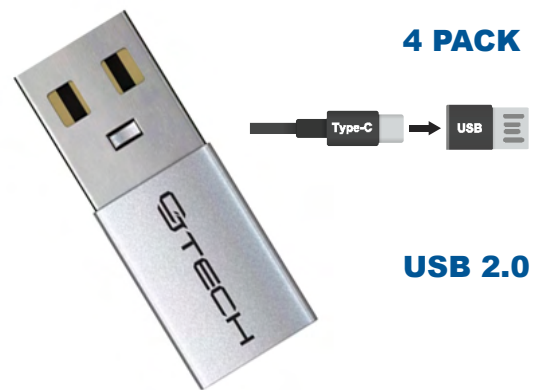

ITEM 53654
0 82056 53654 2

4 PACK

USB 2.0

USB 3.0 TO TYPE-C ADAPTER

Transform your standard USB port into USB Type-C with the CJ Tech USB to Type-C Adapter.

Compatibility: iMac, MacBook, Dell, HP, Asus, Lenovo, Chromebook, Power Banks, USB Chargers and many more devices with any standard USB port
Connector: Type-C (Female) to USB (Male)
Speed: USB 3.0 up to 5 Gbps