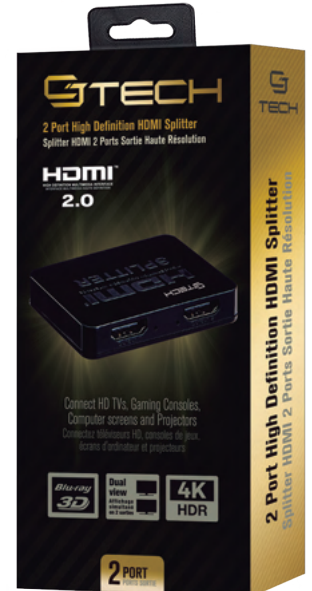

HIGH SPEED PREMIUM HDMI CABLE GOLDEN PLATED, METAL MESH

For HD TV's, LCD screens
and projectors.

PREMIUM

3 ft. ITEM 72741
6 95087 72741 6

6 ft. ITEM 72630
6 95087 72630 3

12 ft. ITEM 72632
6 95087 72632 7

2 PORT HIGH DEFINITION HDMI 4K SPLITTER

Connect 1 HDMI source (Gaming Console, DVD Player, Cable Box, Streaming Device) to 2 displays such as LED TV's, PC Monitors, Projectors and more!

ITEM 53467
0 82056 53467 8

Supports HDMI 2.0
Supports Full HD 4K & 1080P. Supports 3D Blu Ray Video Format 24/50/60fs/HD-DVD/xvYCC
Supports high resolution up to 3840X2160/30HZ

4 PORT HIGH DEFINITION HDMI SPLITTER

Connect 1 HDMI source (Gaming Console, DVD Player, Cable Box, Streaming Device) to 4 displays such as LED TV's, PC Monitors, Projectors and more!

ITEM 53469
0 82056 53469 2

Supports HDMI 2.0
Supports Full HD 4K & 1080P. Supports 3D Blu Ray Video Format 24/50/60fs/HD-DVD/xvYCC
Supports high resolution up to 3840X2160/30HZ