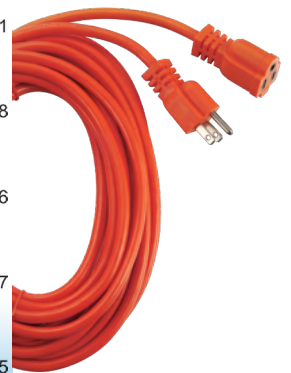

ORANGE EXTENSION CORD

16 Gauge.
3 Prong.
INDOOR/OUTDOOR.

9 ft. ITEM 00603
8 53332 00603 1

12 ft. ITEM 83537
6 88907 83537 8

15 ft. ITEM 83531
6 88907 83531 6

25 ft. ITEM 83521
6 88907 83521 7

50 ft. ITEM 83554
6 88907 83554 5