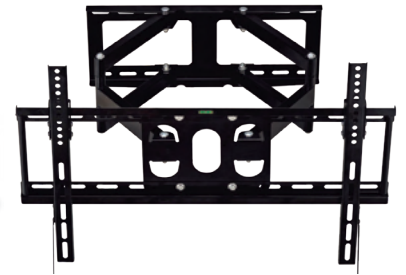

32" - 65" FULL MOTION TV WALL MOUNT

VESA
600 X 400 mm.

± 90°
horizontal swivel

Tilts from
0° to 15°

Includes mounting hardware.

ITEM FM00524
8 58341 00524 2