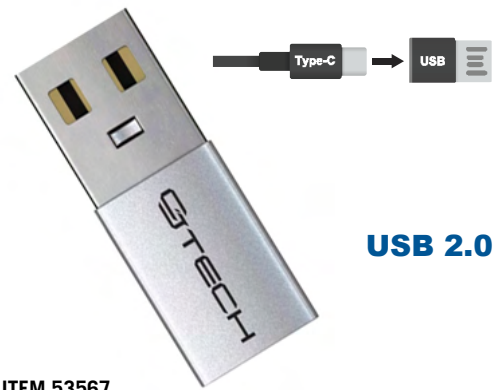

USB 2.0 TO TYPE-C ADAPTER

Transform your standard USB port into USB Type-C with the CJ Tech USB to Type-C Adapter.

Compatibility: iMac, MacBook, Dell, HP, Asus, Lenovo, Chromebook, Power Banks, USB Chargers and many more devices with any standard USB port
Connector: Type-C (Female) to USB (Male)
Speed: USB 2.0 up to 480 Mbps

ITEM 53567
0 82056 53567 5

USB 2.0

USB 3.0 TO TYPE-C ADAPTER

Transform your standard USB port into USB Type-C with the CJ Tech USB to Type-C Adapter.

Compatibility: iMac, MacBook, Dell, HP, Asus, Lenovo, Chromebook, Power Banks, USB Chargers and many more devices with any standard USB port
Connector: Type-C (Female) to USB (Male)
Speed: USB 3.0 up to 5 Gbps