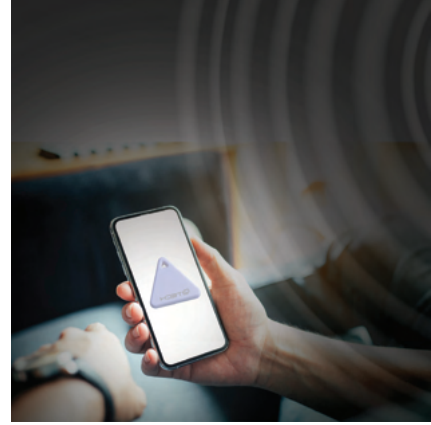

I TAG

iTag is a kind of Bluetooth 4.0 Low Energy product which works through its App.

iTag can chain user's easily-lost & valuable belongings together and works with smart phones to prevent losing them.

Support for iOS and Android systems:

iOS 7.0 or above

Android 5.0 or above

Models need to support Bluetooth 4.0 standard

Supports Bluetooth Low Energy (BLE) and mo-way alarm

Battery: CR 2032 Litium Coin Battery

ITEM 23706
7 83970 23706 4

3 PACK TRIANGLE BLUETOOTH KEY TRACKER

Wireless Bluetooth®. Use your phone to track what matters most... 4.0 Support Bluetooth®.

You can find anything with a push of a button.

From your Smartphone find the keys or what matters most.

From your key tracker find your Smartphone.

Use your phone to track what matters most. Easy to use and sync.

Fits on your keys, in your backpack, or in your car.

Find anything with the push of a button.

App compatible with most mobile DEVICES.

ITEM 54126
0 82056 54126 3

Bluetooth®

360° OBJECT TRACKING PHONE HOLDER

This device allows you to film video and take images handsfree with its unique capability of person/object recognition and tracking. Once connected to the APP it will record your every movement as you move around the room giving you the ultimate freedom. This phone accessory is great for live streaming videos, images and other social media applications!

ITEM 71535
6 05671 71535 4

Bluetooth®

360° MOTION TRACKING PHONE HOLDER

Follows the displacement and automatically recognizes the person/object and image shooting, can automatically perform professional composition optimization.

Function: 360° rotation, auto face/object tracking, captures selfies

Communication Mode: Bluetooth®

Support System: iOS 10.0 and later or

Android 8.1 and later

Supported Phone Size: Width 56~100mm