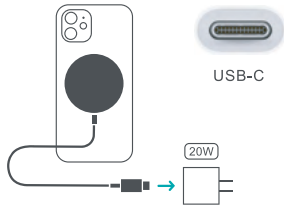

Material: Military Grade Aluminum
Bulb: 1*XPE
Battery: (1) AA battery (included)
Size: 93*25*20mm
Lumens: 150lm

ITEM 00659
8 53332 00659 8

ITEM 00658
8 53332 00658 1

ITEM 00660
8 53332 00660 4

MAGNETIC WIRELESS CHARGER