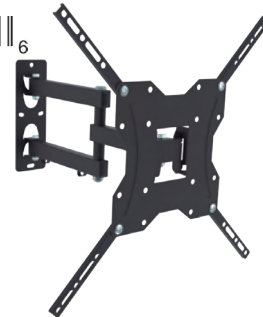

26" - 55" FULL MOTION TV WALL MOUNT

VESA
400 X 400 mm.

160° Swivel

Tilts from -5° to +8°

Includes Mounting Hardware.

ITEM FM72988
6 95087 72988 5

19" - 46" FULL MOTION TV WALL MOUNT

VESA
400 X 400 mm.