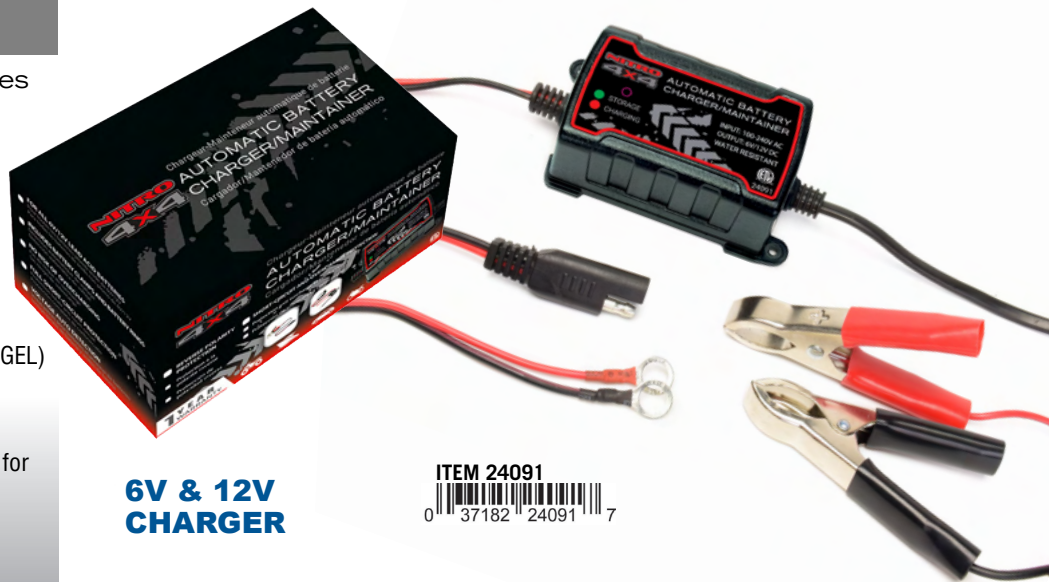

750MAH BATTERY FLOAT CHARGER

For all 6V/12V lead acid batteries
Charge/Monitor/Maintain
No risk of overcharging
Full short-circuit protection
Voltage auto detection
Includes battery clamps and battery rings

Battery Type: 6V/12V lead acid battery (AGM, GEL)
Rated AC Input: AC100-240V, 50-60Hz
Max Output: 7.2V±0.3V, 13.9V±0.2V
Charging Current: 0.75 Amp
Activated Voltage: 3V for 6V batteries, 7.5V for 12V batteries
Protection: Overheat/Short Circuit/Reverse Polarity/Overcharge
Housing Material: ABS
IP65 Water Resistant
CETL /CE-EMC/CE-LVD/ROHS

6V & 12V CHARGER

ITEM 24091
0 37182 24091 7

1.2A BATTERY FLOAT CHARGER

For all 6V/12V lead acid batteries
Charge/Monitor/Maintain
No risk of overcharging
Full short-circuit protection
Voltage auto detection
Includes battery clamps and battery rings

Battery Type: 6V/12V lead acid battery (AGM, GEL)
Rated AC Input: AC100-240V, 50-60Hz
Max Output: 7.2V ± 0.3V, 13.9V ± 0.2V
Charging Current: 1.2 Amp
Activated Voltage: 3V for 6V batteries, 7.5V for 12V batteries
Protection: Overheat/Short Circuit/ Reverse Polarity/Overcharge
Housing Material: ABS
IP65 Water Resistant
CETL/CE-EMC/CE-LVD/ROHS