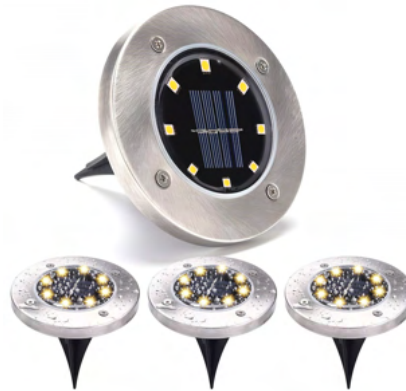

ITEM 53998
0 82056 53998 7