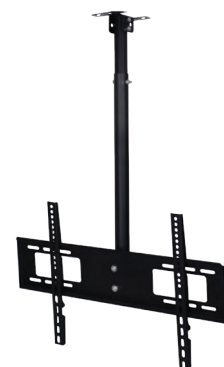

32" - 65" FULL MOTION CEILING TV MOUNT

Ultra Slim.
Low Profile.

VESA Max. 600 X 400 mm.

Tilts from 0° to 15°
±60° Horizontal swivel

Includes mounting hardware,
extension pole and user manual.

ITEM 23981-PA
0 37182 23981 2