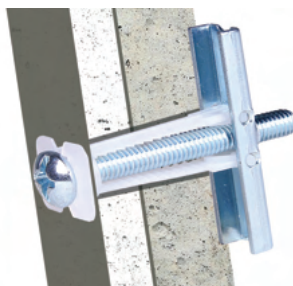

ITEM 53531
0 82056 53531 6

UP TO 106lb 12\"/>

STECH

WALL TAPS POWER STRIP & EXTENSION CORDS

2 OUTLET WALL TAP WITH DUAL USB WITH LED LIGHT SENSOR

Dual 2.4 USB ports allow to charge compatible mobile devices such as cellphones, tablets and more. Surge protecting and grounded indicators.