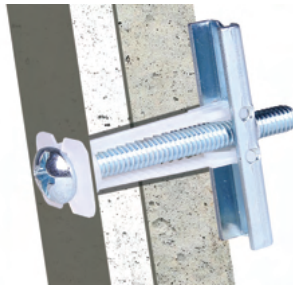

TOGGLE WALL ANCHOR

For walls, ceilings or floors.