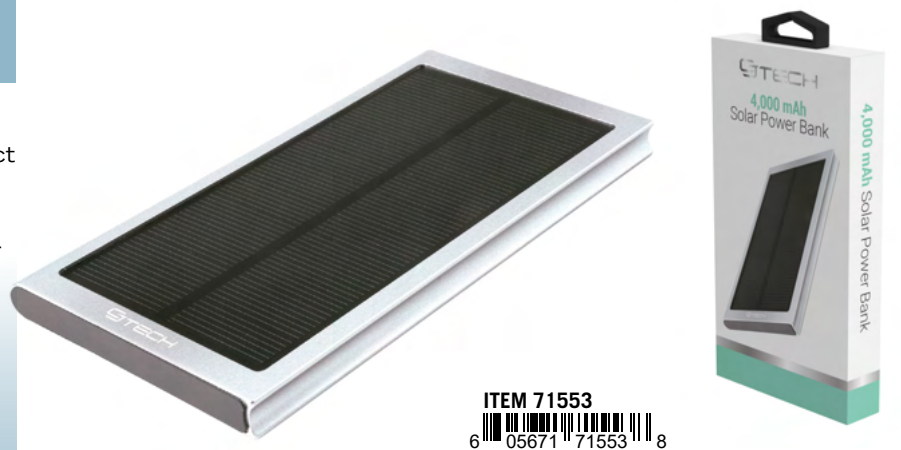

ITEM 71553
6 05671 71553 8

UNIVERSAL POWER BANK WITH SLIDER PHONE STAND

10,000mAh.
Each cable for your needs!
4 Built-in cables

This sleek and stylish portable power bank ensures your devices stay powered up when you are on the go!

The 4 built-in charging cables make it easy to recharge the power bank (USB Cable) or to recharge your devices (Lightning, Type-C, Micro USB Cables).

Never worry about forgetting a charging cable at home as they are always with you!

The convenient built-in phone stand allows you to make video calls or watch movies hands-free.