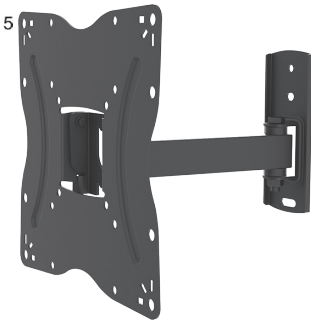

17" - 42" FULL MOTION TV WALL MOUNT

VESA
200 X 200 mm.

Swivels up to ± 90°
horizontal

Tilts from -5° to -15°

Includes mounting
hardware.

ITEM FM73080
6 95087 73080 5