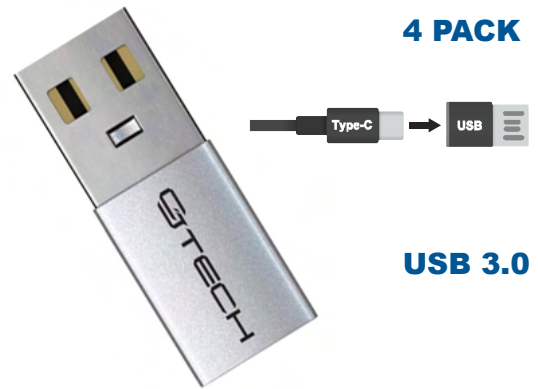

ITEM 53652
0 82056 53652 8

4 PACK

USB 3.0

USB 2.0 TO TYPE-C ADAPTER

Transform your standard USB port into USB Type-C with the CJ Tech USB to Type-C Adapter.

Compatibility: iMac, MacBook, Dell, HP, Asus, Lenovo, Chromebook, Power Banks, USB Chargers and many more devices with any standard USB port
Connector: Type-C (Female) to USB (Male)
Speed: USB 2.0 up to 480 Mbps