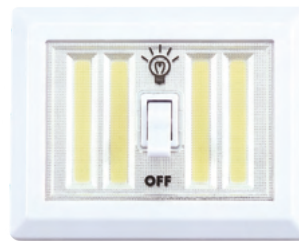

UNIVERSAL WORLD WIDE TRAVEL ADAPTER

450 JOULES.
 4 Different Plugs.
 Detachable Design.

Can be used in 150 Countries.

LED LIGHT SWITCH

4 STRIP

1 STRIP

WIRELESS LED TOUCH LIGHTS 3 PACK!

Battery operated. Mount anywhere. No wiring needed. A must have for baby's nursery or child's room. Lightweight, easy to use and will work in an emergency.