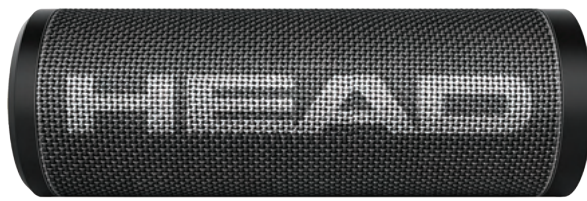

WIRELESS SPEAKER

True wireless stereo sound.
Can be paired with a second speaker.
Water resistant (IPX4).
NFC - enables the speaker to connect with another NFC device such as a smartphone by bringing them within 4 cm of each other.
Long 24 hour playback time.
Tube packaging: Original HEAD tennis ball tube.

Size: 7.07" x 2.56" x 2.36" (180 x 65 x 60 mm)
Power source: Rechargeable Li-ion battery
Battery Output power: 5W*2 (RMS)
Audio Input: Wireless + AUX in
Working distance: 5-10M
Working time: Up to 24 hours
Speaker unit: 40mm
Impedance: 4Ω