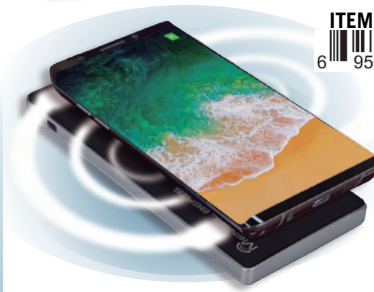

WIRELESS CHARGER WITH 6000MAH POWER BANK

Compatible with all Qi enabled phones including iPhone® 8 and newer, Samsung Galaxy S6 and newer and more.
Can also charge items using the USB ports.

Capacity: 6000 mAh
Battery: Lithium Ion Polymer
Input: DC 5V/2A
USB Port Output: Port 1=1A / Port 2=2.1A
Wireless output: 1A
Charging port: Micro USB

ITEM 72580
6 95087 72580 1